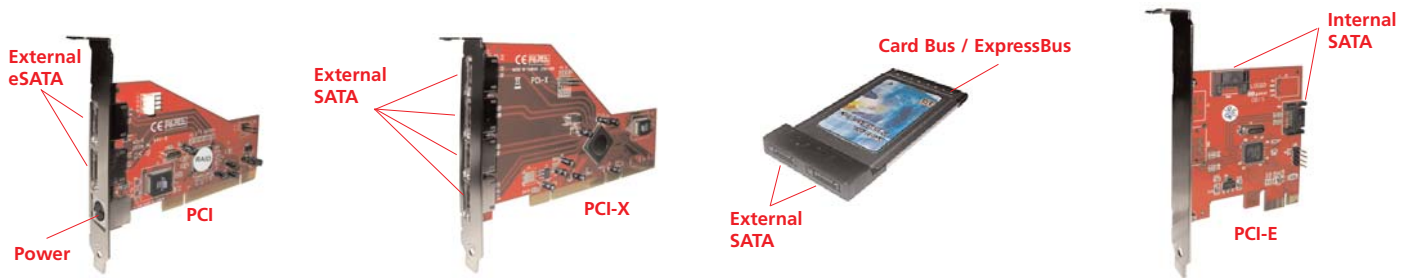

SATA II PCI & Card Bus / Host Adapters

The SATAVue™ SATA II Hot-Swap PCI Host Adapters and Card Bus Adapters provide high speed solutions for SATA hard drives. Now there is an affordable way to store large amounts of data at ultra fast 300 MB/s data transfer rates. These cards support both internal and external hard drives.

SATAVue PCI Host Adapters & Card Bus

300 MB/s Second Data Transfer

Multiple Channel Design

ATA 6 Large Drive Support

One year Warranty

Granite®
D.O.G.O.I.T.A.L

The PCMCIA Card Bus for Laptops

SATAVue™ HI SPEED SATA II Hot-Swap PCI Host Adapters

The SATA & SATA II Hot-Swap PCI Host Adapters and Card Bus Adapters provide high speed solutions for SATA hard drives. Now there is an affordable way to store large amounts of data at ultra fast 150 / 300 MB/s data transfer rates per channel. These cards support both internal & external hard drives. Cards come complete with all the necessary internal cables. Most operating systems support a simple plug and play making SATA installations quick and easy.

SATA Connector types:

With the introduction of SATA there was one style of connector, which we show as the "L" type because when you look at the connector closely you will notice the similarity. When the specification for external SATA connectors was added the eSATA type of connector is the "I" type. Many Granite SATA Hot-Swap Systems use the original SATA connector. We manufacture both styles of cables to equal specifications and quality.